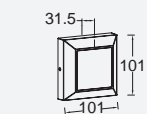

Matt Black

6402105012

Dark Grey

6402101118

CLASS I
IP54
LED 4.5W
200 Lumen
Die Cast Aluminium

3000K