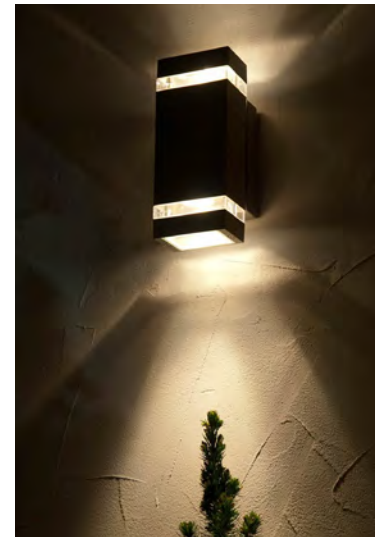

# Focus

wall

Square execution in die-cast aluminum, with an integrated LED engine comes in a downlight version and in an up & down light version.

Dark Grey

**5605013118**

CLASS I  
IP44  
LED 8.3W  
500 Lumen  
Die Cast Aluminium