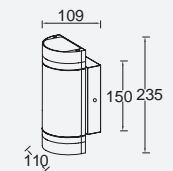

**Dark Grey** 5604023118

CLASS I  
IP44  
GU10 Max.2\*35W  
Die Cast Aluminium

**Integrated  
Dusk to Dawn  
Sensor**