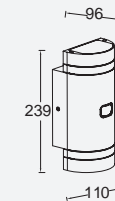

Focus

wall

Evergreen FOCUS design, Up & Down Outdoor LED wall light, now also available with movement detection. The black and compact PIR sensor is perfectly integrated in the housing. Time and Twilight setting manually adjustable.

Dark Grey

5604014118

CLASS I
IP44
GU10 LED Max.2*7W
Die Cast Aluminium

FAST CONNECTION