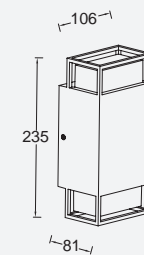

ridge

wall

The RIDGE is a dark grey wall lamp with Up & Down light made of aluminum. The lamp is finished with opal diffusers which give a nice spread of light. The modern design is a tasteful addition to your garden or home. This lamp has two GU10 fittings.

Dark Grey

5107101118

CLASS I
IP54
GU10 Max.2*25W
Die Cast Aluminium

FAST CONNECTION