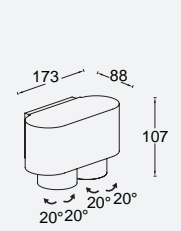

cypres

wall & bollard

CYPRES designs showing updated possibilities for Down LED lighting. Thanks to the adjustable double heads, the wall and bollard model will create distinctive and perfectly positioned light patterns on the outdoor walls and pathways around your house. Suitable for GU10 retrofit spot lights, not included.

Dark Grey

6604003118

CLASS I
IP44
GU10 LED Max.2*7W
Die Cast Aluminium

6604004118

CLASS I
IP44
GU10 LED Max.2*7W
Die Cast Aluminium