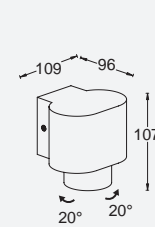

Dark Grey

6604001118

CLASS I
IP44
GU10 LED Max.7W
Die Cast Aluminium

6604002118

CLASS I
IP44
GU10 LED Max.2*7W
Die Cast Aluminium