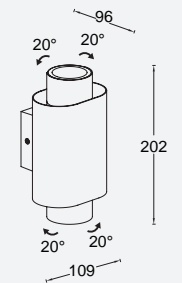

## wall

CYPRES designs showing updated possibilities for Up & Down LED lighting. Thanks to the adjustable heads, you can create distinctive and perfectly positioned light patterns on the outdoor walls of your house. Suitable for GU10 retrofit spot lights, not included.

Dark Grey

**6604001118**

CLASS I  
IP44  
GU10 LED Max.7W  
Die Cast Aluminium

**6604002118**

CLASS I  
IP44  
GU10 LED Max.2\*7W  
Die Cast Aluminium