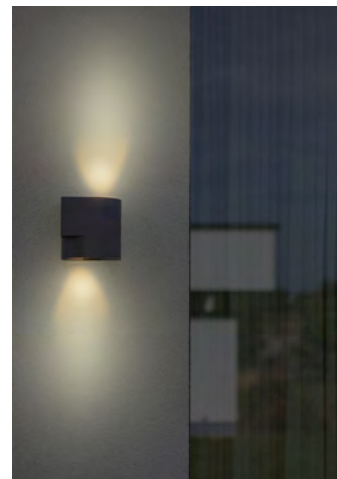

# marbo

wall

Up & Down LED light revisited, MARBO shows an updated and fresh design, combining round and square geometric elements. Suitable for GU10 retrofit spot lights. The ideal solution to create distinctive light patterns around your house.

Dark Grey

**5288001118**

CLASS I  
IP44  
GU10 LED Max.2\*15W  
Die Cast Aluminium

**FAST  
CONNECTION**