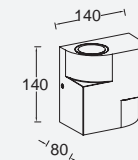

# marbo

wall

Up & Down LED light revisited, MARBO shows an updated and fresh design, combining round and square geometric elements. Suitable for GU10 retrofit spot lights. The ideal solution to create distinctive light patterns around your house.

Dark Grey

**5288001118**

CLASS I  
IP44  
GU10 LED Max.2\*15W  
Die Cast Aluminium

**FAST  
CONNECTION**