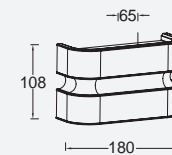

5198302001

CLASS I
IP44
LED 14.5W
1000 Lumen
Stainless Steel