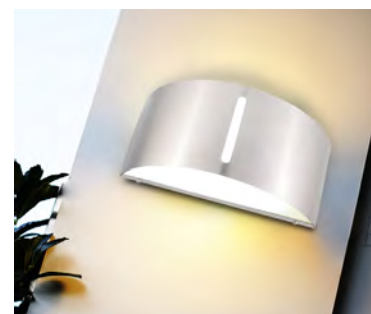

bonn

wall

This elegant anthracite or stainless steel wall light fits in perfectly with your contemporary outdoor surrounding. It creates a perfect bi-directional light effect on your walls. The small vertical window in the front adds to the character. The traditional E27 fitting is suitable for energy saving bulbs but also for the latest LED retro-fit bulbs.