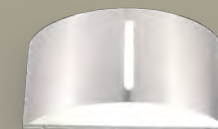

bonn

wall

This elegant anthracite or stainless steel wall light fits in perfectly with your contemporary outdoor surrounding. It creates a perfect bi-directional light effect on your walls. The small vertical window in the front adds to the character. The traditional E27 fitting is suitable for energy saving bulbs but also for the latest LED retro-fit bulbs.

Dark Grey

6330401118

S/S

6330402001

CLASS I
IP54
E27 Max.60W
Die Cast Aluminium

CLASS II
IP44
E27 Max.40W
Stainless Steel