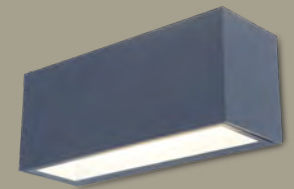

gemini

wall

The large version in this family is very convenient for an installation at a certain height for larger external walls or entrances. Thanks to a light output of more than 3000 lumen, the light beam will cover the full surface in two directions.

Dark Grey

5189104118

CLASS I
IP54
LED 46W
3300 Lumen
Die Cast Aluminium

4000K