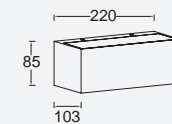

Matt Black

Dark Grey

5189101118

CLASS I
IP54
LED 21W
1230 Lumen
Die Cast Aluminium