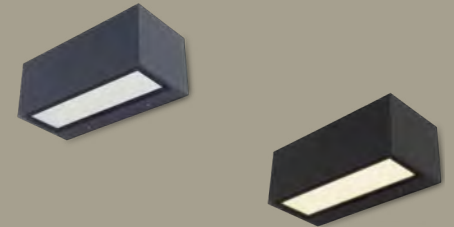

► "Also available in LUTEC connect version" see page 45

gemini

wall

The medium version is very convenient for an installation on larger external wall or entrances. Thanks to the light output of 1230 lumen the light beam will cover the full surface in two directions. Available in warm white (3000K) and in daylight (4000K) execution.

Matt Black

Dark Grey

5189101118

CLASS I
IP54
LED 21W
1230 Lumen
Die Cast Aluminium

5189112012

5189112118

CLASS I
IP54
LED 21W
1230 Lumen
Die Cast Aluminium