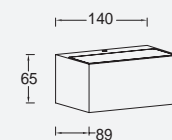

gemini

wall

Minimalistic design but great light output. This elegant "brick" light in die-cast aluminum radiates a perfect bi-directional beam. Next to the actual finishes: dark grey, white and stainless steel, we introduce now a brand new version in an imitation wood look.

- Wood Look
- Dark Grey
- White
- S/S

- 5189135118**
- 5189102118**
- 5189102032**
- 5189103118**

5189113118

CLASS I
IP54
LED 10.5W
700 Lumen
Die Cast Aluminium

4000K

CLASS I
IP54
LED 10.5W
700 Lumen
Die Cast Aluminium