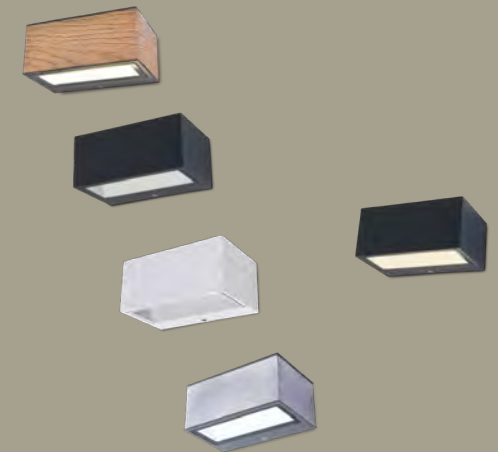

gemini

wall

Minimalistic design but great light output. This elegant "brick" light in die-cast aluminum radiates a perfect bi-directional beam. Next to the actual finishes: dark grey, white and stainless steel, we introduce now a brand new version in an imitation wood look.

- Wood Look
- Dark Grey
- White
- S/S

- 5189135118**
- 5189102118**
- 5189102032**
- 5189103118**

5189113118

CLASS I
IP54
LED 10.5W
700 Lumen
Die Cast Aluminium

4000K

CLASS I
IP54
LED 10.5W
700 Lumen
Die Cast Aluminium