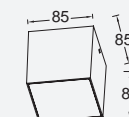

CLASS I
IP65
LED 7W
750 Lumen
Die Cast Aluminium