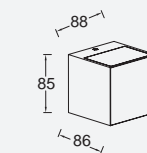

Dark Grey

5189114118

Matt Black

5189125012

CLASS I
IP54
LED 9W
850 Lumen
Die Cast Aluminium