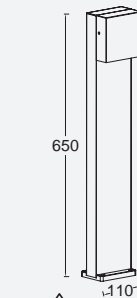

Dark Grey

7104001118

Matt Black

7104002012

CLASS I
IP54
LED 9.5W
750 Lumen
Die Cast Aluminium

4000K

~92