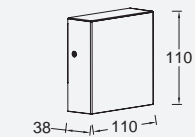

CLASS I
IP54
LED 9.5W
750 Lumen
Die Cast Aluminium