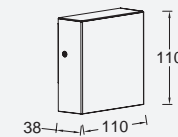

Dark Grey **510400118** Matt Black **510400212** S/S **510400401**

CLASS I
IP54
LED 9.5W
750 Lumen
Die Cast Aluminium