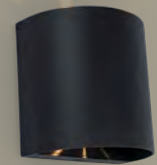

# gemini beams

wall

The GEMINI BEAMS Up & Down wall light comes with a new adjustable light beams option. The built-in mechanical ring with diaphragms can be adjusted to 4 different patterns. These will create beautiful light patterns on your exterior walls. New in the range is the matt black rounded version.

Matt Black

5104006012

CLASS I  
IP54  
LED 10W  
400 Lumen  
Die Cast Aluminium

3000K