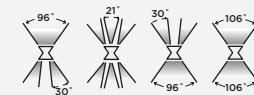

gemini beams

wall

The GEMINI BEAMS Up & Down wall light comes with a new adjustable light beams option. The built-in mechanical ring with diaphragms can be adjusted to 4 different patterns. These will create beautiful light patterns on your exterior walls. Now also available in white.

BLACK edition
warm white light

Matt Black

5104003012

White

5104003032

Dark Grey

5104005118

CLASS I
IP54
LED 10W
400 Lumen
Die Cast Aluminium