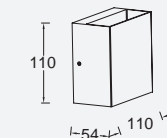

BLACK edition
warm white light

Matt Black

5104003012

White

5104003032

Dark Grey

5104005118

CLASS I
IP54
LED 10W
400 Lumen
Die Cast Aluminium