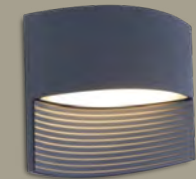

lotus

wall

Captivating design with a beautiful up & down light effect. This elegant wall light is the perfect addition to your entry door.

Dark Grey

5193201118

CLASS I
IP54
LED 11W
500 Lumen
Die Cast Aluminium