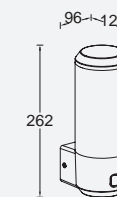

Dark Grey

528820118

CLASS I
IP44
E27 LED Max.15W
Die Cast Aluminium

528820218

CLASS I
IP44
E27 LED Max.15W
Die Cast Aluminium

728820118

CLASS I
IP44
E27 LED Max.15W
Die Cast Aluminium

FAST CONNECTION