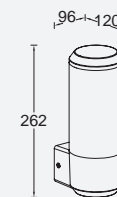

Dark Grey

528820118

CLASS I
IP44
E27 LED Max.15W
Die Cast Aluminium

528820218

CLASS I
IP44
E27 LED Max.15W
Die Cast Aluminium

728820118

CLASS I
IP44
E27 LED Max.15W
Die Cast Aluminium

FAST CONNECTION