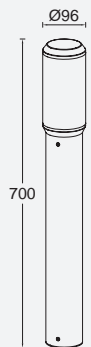

heros

wall & bollard

HEROS the evergreen cylindrical LED Outdoor Light. Robust yet subtle, thanks to the double transparent and white ribbed polycarbonate diffuser. The HEROS family consists of a wall light, a wall light with a perfectly integrated PIR sensor and a bollard with a convenient 360° light beam. Suitable for E27 retrofit bulbs, not included.

Dark Grey

528820118

CLASS I
IP44
E27 LED Max.15W
Die Cast Aluminium

528820218

CLASS I
IP44
E27 LED Max.15W
Die Cast Aluminium

728820118

CLASS I
IP44
E27 LED Max.15W
Die Cast Aluminium

FAST CONNECTION