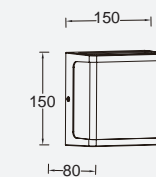

Dark Grey

5105003125

CLASS I
IP54
LED 19.1W
1500 Lumen
Die Cast Aluminium