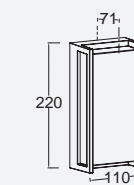

InMotion
Security Sensor Light

Dark Grey

519300118

CLASS I
IP54
LED 17.3W
1100 Lumen
Die Cast Aluminium