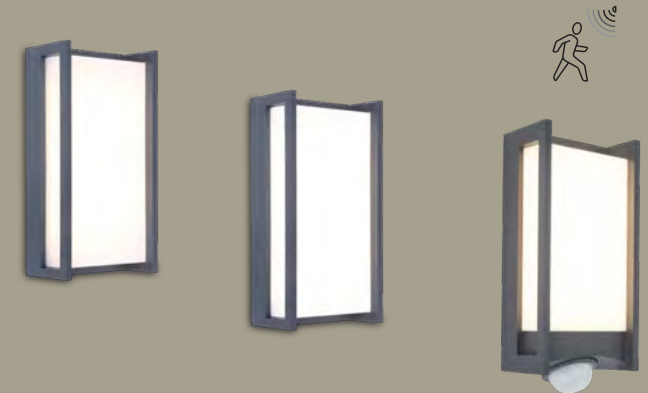

# qubo

wall

Wall light creating a stunning atmosphere while making an architectural statement. Ideal for general lighting around your house, in your garden or on your terrace. Also available with fully adjustable PIR motion sensor.

CLASS I  
IP54  
LED 14W  
800 Lumen  
Die Cast Aluminium