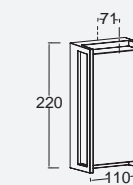

5193013118

CLASS I
IP54
LED 17.3W
1300 Lumen
Die Cast Aluminium