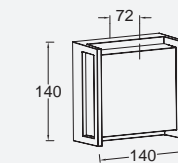

5195404118

CLASS I
IP54
LED 9.5W
850 Lumen
Die Cast Aluminium