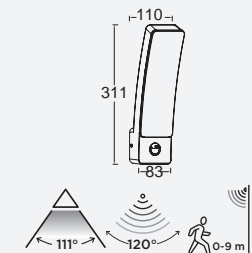

Dark Grey

**5288902118**

CLASS I  
IP54  
LED 17.3W  
1100 Lumen  
Die Cast Aluminium

**5288903118**

CLASS I  
IP54  
LED 18W  
1100 Lumen  
Die Cast Aluminium

**7288902118**

CLASS I  
IP54  
LED 17.3W  
1100 Lumen  
Die Cast Aluminium