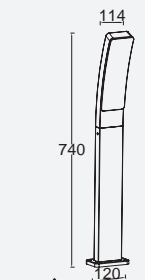

Dark Grey

**5288902118**

CLASS I  
IP54  
LED 17.3W  
1100 Lumen  
Die Cast Aluminium

**5288903118**

CLASS I  
IP54  
LED 18W  
1100 Lumen  
Die Cast Aluminium

**7288902118**

CLASS I  
IP54  
LED 17.3W  
1100 Lumen  
Die Cast Aluminium