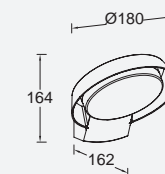

polo

wall & bollard

A touch of modern simplicity and an enchanting light for your garden or patio. The POLO wall light & bollard made of aluminum offers a downward-facing, bright beam of warm-white LED light, making it ideal for lighting your outdoor spaces. The wall light model comes also with motion sensor, perfectly integrated in the luminaire base.

Dark Grey

5205701118

CLASS I
IP54
LED 15W
1100 Lumen
Die Cast Aluminium

5205702118

CLASS I
IP54
LED 16.1W
1100 Lumen
Die Cast Aluminium

FAST CONNECTION