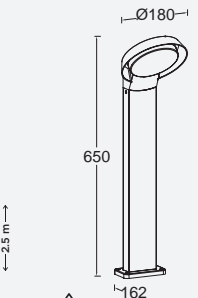

polo

wall & bollard

A touch of modern simplicity and an enchanting light for your garden or patio. The POLO wall light & bollard made of aluminum offers a downward-facing, bright beam of warm-white LED light, making it ideal for lighting your outdoor spaces. The wall light model comes also with motion sensor, perfectly integrated in the luminaire base.

Dark Grey

5205701118

CLASS I
IP54
LED 15W
1100 Lumen
Die Cast Aluminium

5205702118

CLASS I
IP54
LED 16.1W
1100 Lumen
Die Cast Aluminium

FAST CONNECTION