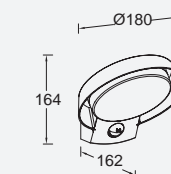

polo

wall & bollard

A touch of modern simplicity and an enchanting light for your garden or patio. The POLO wall light & bollard made of aluminum offers a downward-facing, bright beam of warm-white LED light, making it ideal for lighting your outdoor spaces. The wall light model comes also with motion sensor, perfectly integrated in the luminaire base.

Dark Grey

5205701118

CLASS I
IP54
LED 15W
1100 Lumen
Die Cast Aluminium

5205702118

CLASS I
IP54
LED 16.1W
1100 Lumen
Die Cast Aluminium

FAST CONNECTION