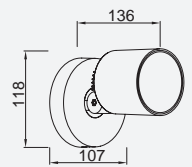

explorer

wall & spike

Elegant and compact spotlight orientable horizontally and vertically, featuring a warm white LED light beam. The separate spot-cap can be used to direct the light beam to avoid any glare. Available in wall version and spike version with wire and plug.

Dark Grey

6609202118

CLASS I
IP54
LED 5.9W
380 Lumen
Die Cast Aluminium
▶
3000K

6609201118

CLASS I
IP54
LED 5.9W
380 Lumen
Die Cast Aluminium
▶
3000K