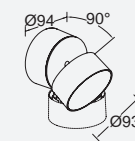

trumpet

wall

Accentuate your outdoor places with this powerful LED wall light with moveable spotlight. Now also available in small version with a light output of 600 lumen.

Dark Grey

5626001118

CLASS I
IP54
LED 10W
900 Lumen
Die Cast Aluminium