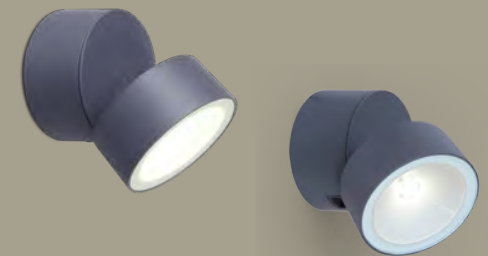

trumpet

wall

Accentuate your outdoor places with this powerful LED wall light with moveable spotlight. Now also available in small version with a light output of 600 lumen.

Dark Grey

5626001118

CLASS I
IP54
LED 10W
900 Lumen
Die Cast Aluminium

5626101125

CLASS I
IP54
LED 6.7W
600 Lumen
Aluminium+Synthetics