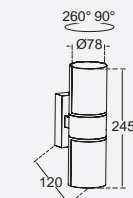

cyra

wall

Tubular wall light with a combination of anthracite grey aluminium body and opal white diffuser. The two moveable heads offer you a 350° rotation possibility resulting in a nice glow on your external wall or a frontal diffuse lightbeam. Comes also in a motion sensor version.

Dark Grey

5198101118

CLASS I
IP54
LED 16.1W
950 Lumen
Die Cast Aluminium

5198102118

CLASS I
IP54
LED 16.5W
1000 Lumen
Die Cast Aluminium