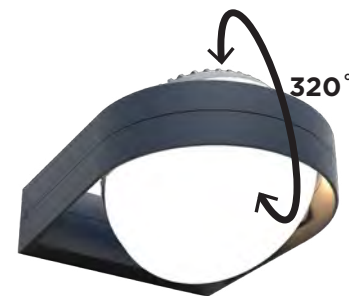

Fele

wall & bollard

Wall & bollard light FELE brings outdoor lighting with an architectural value, including rotatable head. FELE wall light fits perfectly at your front door, the head can give an up or down powerful lightbeam. A combination of technical excellence and tasteful design.

Dark Grey

5196301118

CLASS I
IP54
LED 13.5W
1000 Lumen
Die Cast Aluminium

3000K

7196301118

CLASS I
IP54
LED 13.5W
1000 Lumen
Die Cast Aluminium

3000K