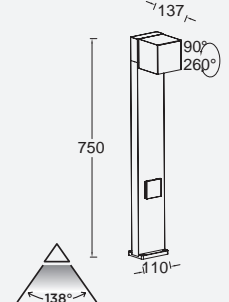

cuba

bollard

Our award-winning bollard version of the CUBA features one orientable head. This model is also available with an integrated side earth socket.

Matt Black

7193802012

Dark Grey

7193802118

7193805118

CLASS I
IP54
LED 12.2W
500 Lumen
Die Cast Aluminium

3000K

CLASS I
IP54
LED 12.2W
500 Lumen
16A - Max. 3500W
Die Cast Aluminium

3000K

**Integrated
Dusk to Dawn
Sensor**