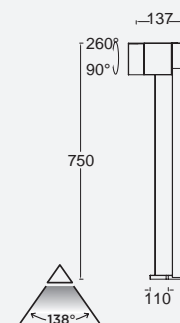

cuba

bollard

Our award-winning bollard version of the CUBA features one orientable head. This model is also available with an integrated side earth socket.

Matt Black

7193802012

Dark Grey

7193802118

7193805118

CLASS I
IP54
LED 12.2W
500 Lumen
Die Cast Aluminium

3000K

CLASS I
IP54
LED 12.2W
500 Lumen
16A - Max. 3500W
Die Cast Aluminium

3000K

**Integrated
Dusk to Dawn
Sensor**