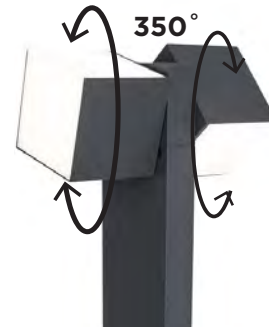

reddot design award
winner 2019