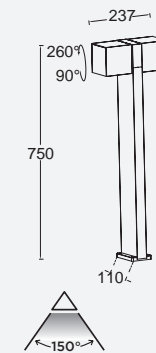

Dark Grey

7193801118

CLASS I
IP54
LED 12.2Wx2
900 Lumen
Die Cast Aluminium