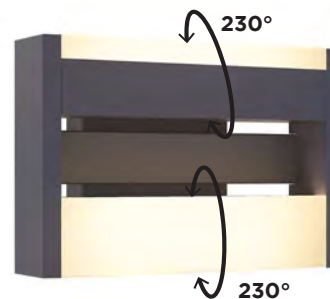

FAST CONNECTION

conroy

wall & bollard

What makes the CONROY wall & bollard light very multifunctional is its rotatable light components. You can shine these up or down and play with the light. The lamp comes with an integrated LED, which shines warm white light of 3000K.

Dark Grey

5107001118

CLASS I
IP44
LED 17.8W
1300 Lumen
Die Cast Aluminium

7207001118

CLASS I
IP44
LED 17.8W
1300 Lumen
Die Cast Aluminium