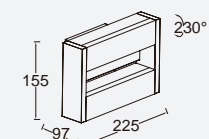

Dark Grey

5107001118

CLASS I
IP44
LED 17.8W
1300 Lumen
Die Cast Aluminium