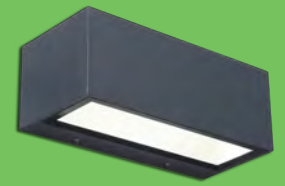

## Wall Up & Down

Minimalistic die-cast wall light with a light output of 900 lumen, the light beam will cover the full surface in the two directions. This elegant 'brick' light in dark grey ensures a perfect light beam thanks to the connected LED module.

smart lighting technology

Dark Grey

**5189120118**

CLASS I  
IP54  
LED 17W  
900 Lumen  
Die Cast Aluminium

► "Also available in non connected version" see page 141

\* **Dimming**

**Adjustable whites**

2700 K 6500 K