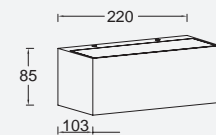

Dark Grey

5189120118

CLASS I
IP54
LED 17W
900 Lumen
Die Cast Aluminium