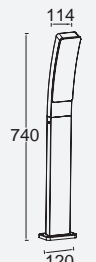

* **Dimming** 

Adjustable whites

2700 K  6500 K

kira

wall & bollard

The KIRA outdoor connected LED wall & bollard light featuring a bended and frameless diffusor. Distributes a homogenous white light to illuminate walls, pathways and other open spaces around your home.

smart lighting technology

Dark Grey

5288909118

CLASS I
IP54
LED 19W
1200 Lumen
Die Cast Aluminium

7288906118

CLASS I
IP54
LED 19W
1200 Lumen
Die Cast Aluminium

► "Also available in non connected version" see page 91