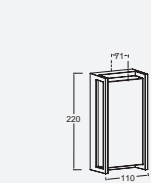

qubo

wall & bollard

QUBO dark grey wall & bollard light diffuse a stunning homogenous connected light. Ideal for general lighting in your garden or terrace.

smart lighting technology

Dark Grey

5193004118

CLASS I
IP54
LED 16W
1000 Lumen
Die Cast Aluminium