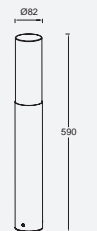

dropa

wall & bollard

The DROPA outdoor wall & bollard light in anthracite grey with integrated connected LED module is made of durable aluminium. The design consists of a double diffuser, one transparent and one opal, that will diffuse in a 360° radius for optimal illumination of paths and other outdoor areas.

smart lighting technology

Dark Grey

5000501118

CLASS II
IP44
LED 9.5W
500 Lumen
Die Cast Aluminium

7200501118

CLASS I
IP44
LED 9.5W
500 Lumen
Die Cast Aluminium

* Dimming

Adjustable whites