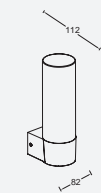

dropa

wall & bollard

The DROPA outdoor wall & bollard light in anthracite grey with integrated connected LED module is made of durable aluminium. The design consists of a double diffuser, one transparent and one opal, that will diffuse in a 360° radius for optimal illumination of paths and other outdoor areas.

smart lighting technology

Dark Grey

5000501118

CLASS II
IP44
LED 9.5W
500 Lumen
Die Cast Aluminium

7200501118

CLASS I
IP44
LED 9.5W
500 Lumen
Die Cast Aluminium

* Dimming

Adjustable whites