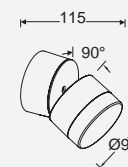

dropsi

wall

Make your garden an inviting place with this contemporary DROPSI wall lamp. The movable spotlight head consists of a double diffuser that will accentuate your outdoor space and, in combination with the connected LED module, will create a very nice immersive effect.

smart lighting technology

Dark Grey

5010901118

CLASS I
IP44
LED 9.5W
690 Lumen
Die Cast Aluminium

* Dimming

Adjustable whites

Activity lights

Night Reading Relaxing Party