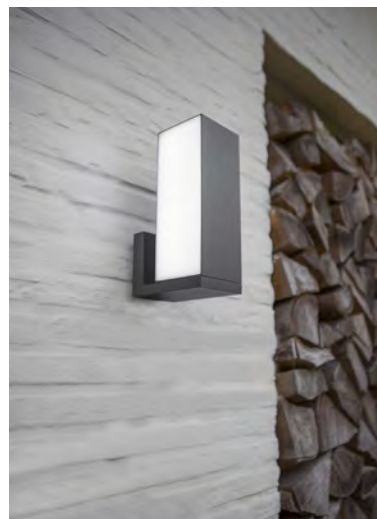

## wall

Rectangular; modern & versatile outdoor wall light with integrated connected LED module suitable for vertical and horizontal mounting. The light head with double diffuser can be rotated over 90°. Also available with motion sensor.

smart lighting technology

Dark Grey

5193810118

CLASS I  
IP54  
LED 15W  
1000 Lumen  
Die Cast Aluminium

\* Dimming

Adjustable whites

2700 K 6500 K