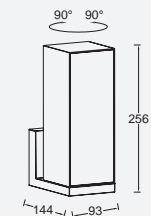

## wall

Rectangular; modern & versatile outdoor wall light with integrated connected LED module suitable for vertical and horizontal mounting. The light head with double diffuser can be rotated over 90°. Also available with motion sensor.

smart lighting technology

Dark Grey

5193810118

CLASS I  
IP54  
LED 15W  
1000 Lumen  
Die Cast Aluminium

\* Dimming

Adjustable whites

2700 K 6500 K