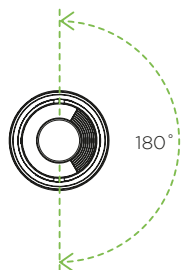

Easy & fast pairing with LUTEC connect app

Adjust in the LUTEC connect app, Time, Twilight and Distance settings

Works with all the LUTEC connect devices except Solar connect range

dawny

accessories

Automatically control your outdoor lights with DAWNY outdoor & indoor motion sensor. Place the wireless, battery-powered detector anywhere and trigger your lights at any movement. Versatile mounting options: Ceiling, Wall and Corner.

smart lighting technology

Matt Black

9760002330

CLASS III
IP44
2 x 1.5 V 1300mAh NiMH AA battery
Sensor
Plastic

Ø85