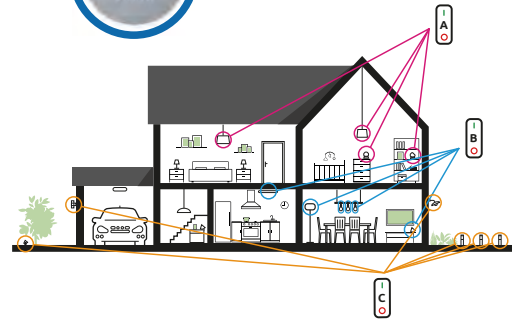

Point & Play
in the room
Infra Red individual control

- ON/OFF
- Tunable White
- Dimming
- Colors
- Scenes
- Night Light
- Work light
- Party
- Fire
- Forest
- Ocean
- Romantic

Control every light
Inside or outside the house
Bluetooth Group control

You can add as many smart lighting devices as you want to one of the 3 groups (A-B-C).

I/O push button switches on-off all the lights of the same group.

remote

accessories

A 2-in-1 remote control that allows you to switch the power off from the top half by pointing to change the intensity of the light, the color changing temperature, and access the colors or even multiple varied scenes. From its lower part, you can turn a group of lamps on or off from anywhere in the house.