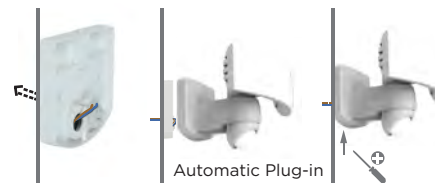

Quick install

arc

wall & ceiling

Elegant double head projector with fully adjustable motion sensor. The two "wings", feature a diffuser surface without edges, resulting in a perfectly homogeneous light beam. The multiple orientation possibility gives you full flexibility to cover the desired area.