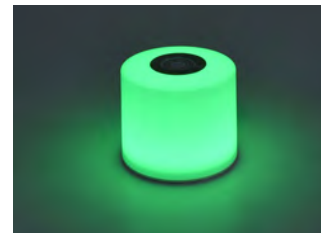

touch control

app control

charging

* Dimming

Adjustable whites

RGB

Activity lights

noma

portable

NOMA is a modular, spheric light which can be used at any desired place indoor & outdoor. Create diverse coloured light scenes by means of App, Touch or Remote control. The starter kit comes with 2 light modules and a charger station (incl. USB cable). Multiple extension possible with the NOMA+ additional module.

noma+

additional module

smart lighting technology

White

8506201331

8506204331

CLASS III
IP44
2xLED 2.3W
1200mAh
2x3.7V Li-ion battery
2x150 Lumen
Synthetics

CLASS III
IP44
LED 2.3W
1200mAh
3.7V Li-ion battery
150 Lumen
Synthetics