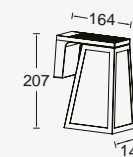

1	10H	on
2		oFF

Matt Black

6990901012

CLASS III
IP44
E27 LED 2W
1*1500mAh 3.7VDC Li-ion battery
200 Lumen
Die Cast Aluminium

2700K

Battery
Item nr:9759808000

Bulb
Item nr:8711802311
LED 2W
200 Lumen