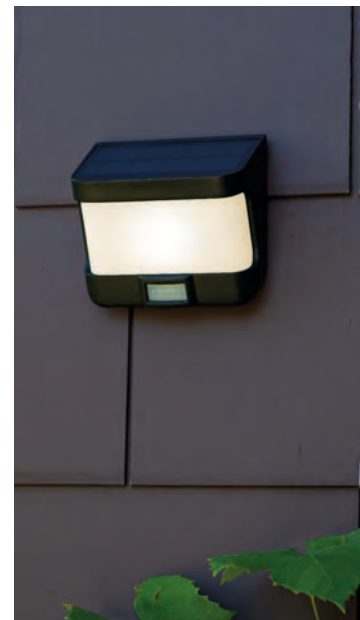

try

integrated panel

This outdoor SOLAR with integrated solar panels combines a simple functional design with a high user-friendliness. This Try wall light works without a power connection: you can easily install it in your garden or as mood lighting next to your front door. Thanks to the built-in motion sensor, it lights up automatically. An extra feature of this new design is the dim switch.

1	100times	AUTO
2	100times	DIM
3	10H	on
4		oFF

Matt Black

6939101330

CLASS III
IP54
LED 8W
1*1500mAh 3.7V Li-ion battery
500 Lumen
Synthetics

Battery
Item nr:9759808000