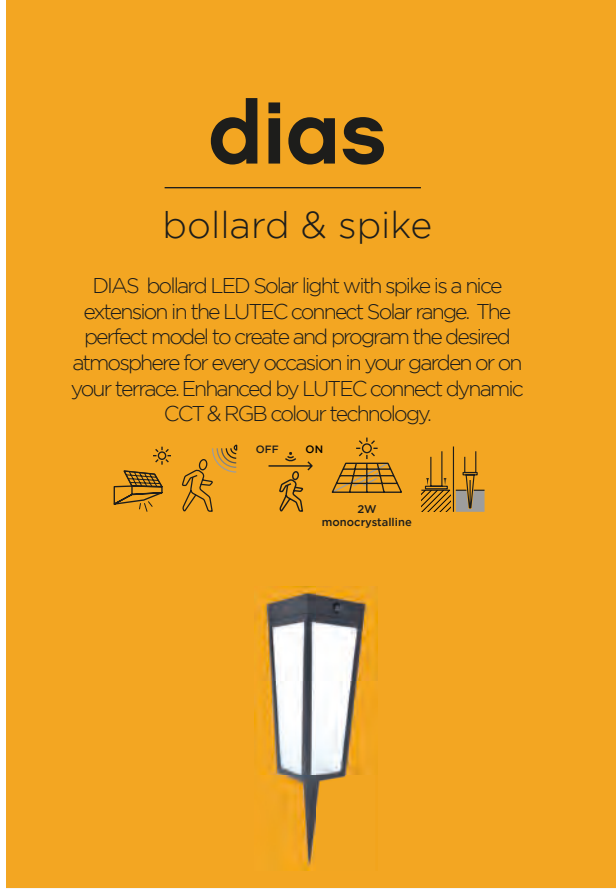

* Instant full light
 * Dimmable via the app or voice control

dias

bollard & spike

DIAS bollard LED Solar light with spike is a nice extension in the LUTEC connect Solar range. The perfect model to create and program the desired atmosphere for every occasion in your garden or on your terrace. Enhanced by LUTEC connect dynamic CCT & RGB colour technology.

Matt Black

6996601012

CLASS III
 IP44
 LED 8.4W
 2200mAh 3.7VDC Li-ion battery
 900 Lumen
 Die Cast Aluminium

Battery
 Item nr:9759804000

122_122