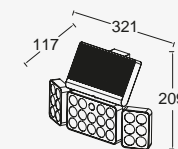

Matt Black

6935502330

CLASS III
IP44
LED 13W
2*2200mAh 3.7V Li-ion battery
1500 Lumen
Synthetics

Battery
Item nr:9759804000