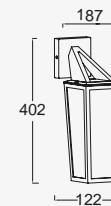

Matt Black

5296602012

CLASS I
IP44
E27 Max.40W
Die Cast Aluminium