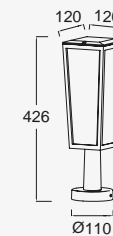

7196601012

CLASS I
IP44
E27 Max.40W
Die Cast Aluminium