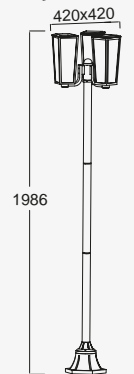

## wall & bollard

The stylish outdoor light PINE, combines a rustic touch with contemporary shapes. This family for outdoor is pure elegance thanks to a mix of high-end aluminium with sleek lines and the shapes of the clear glass that protects the light bulb. This medium size lantern sits perfectly at your front door, alongside your terrace or can accentuate a façade.

suitable for smartbulb

**Matt Black**

**5296602012**

CLASS I  
IP44  
E27 Max.40W  
Die Cast Aluminium

**7196601012**

CLASS I  
IP44  
E27 Max.40W  
Die Cast Aluminium

**7196603012**

CLASS I  
IP44  
3\*E27 Max.40W  
Die Cast Aluminium