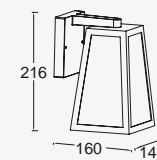

Fia

wall & bollard

This classic lamp with a rustic shape and clear glass gives a refined touch to your outdoor spaces. Ideal in combination with newest "filament" retrofit E27 LED bulbs. The new small bollard and big 3-light lantern post makes the FIA family complete.

suitable for smartbulb

Matt Black

5290903012

CLASS I
IP44
E27 Max.40W
Die Cast Aluminium

7290901012

CLASS I
IP44
E27 Max.40W
Die Cast Aluminium

7290903012

CLASS I
IP44
3*E27 Max.40W
Die Cast Aluminium