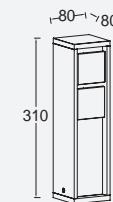

# mains

These dark grey outdoor power supply sockets in die cast aluminium are very easy to install and provide your entire garden with energy, so you can enjoy your outdoor space. Comes with side earth or pin earth version. Total power supply up to 3500W. Small bollard with one socket with side earth

**Matt Black**

**9702201012**

CLASS I  
IP54  
16A - Max.3500W  
Die Cast Aluminium

Type F socket

**9702202012**

CLASS I  
IP54  
16A - Max.3500W  
Die Cast Aluminium

Type E socket

**9702203012**

CLASS I  
IP54  
16A - Max.3500W  
Die Cast Aluminium

Type F socket