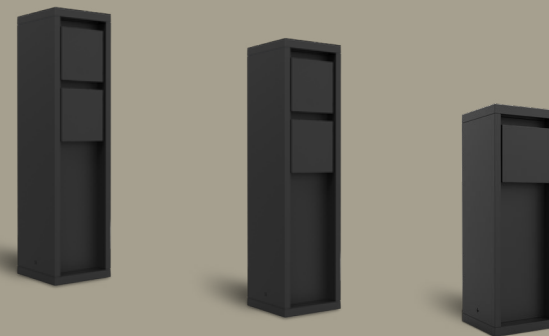

# mains

These dark grey outdoor power supply sockets in die cast aluminium are very easy to install and provide your entire garden with energy, so you can enjoy your outdoor space. Comes with side earth or pin earth version. Total power supply up to 3500W. Small bollard with one socket with side earth

**Matt Black**

**9702201012**

CLASS I  
IP54  
16A - Max.3500W  
Die Cast Aluminium

Type F socket

**9702202012**

CLASS I  
IP54  
16A - Max.3500W  
Die Cast Aluminium

Type E socket

**9702203012**

CLASS I  
IP54  
16A - Max.3500W  
Die Cast Aluminium

Type F socket