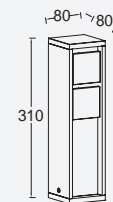

# mains

These dark grey outdoor power supply sockets in die cast aluminium are very easy to install and provide your entire garden with energy, so you can enjoy your outdoor space. Comes with side earth or pin earth version. Total power supply up to 3500W. Small bollard with one socket with side earth

**Matt Black**

**9702201012**

CLASS I  
IP54  
16A - Max.3500W  
Die Cast Aluminium

Type F socket

**9702202012**

CLASS I  
IP54  
16A - Max.3500W  
Die Cast Aluminium

Type E socket

**9702203012**

CLASS I  
IP54  
16A - Max.3500W  
Die Cast Aluminium

Type F socket