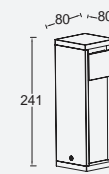

# mains

These dark grey outdoor power supply sockets in die cast aluminium are very easy to install and provide your entire garden with energy, so you can enjoy your outdoor space. Comes with side earth or pin earth version. Total power supply up to 3500W. Small bollard with one socket with side earth

**Matt Black**

**9702201012**

CLASS I  
IP54  
16A - Max.3500W  
Die Cast Aluminium

Type F socket

**9702202012**

CLASS I  
IP54  
16A - Max.3500W  
Die Cast Aluminium

Type E socket

**9702203012**

CLASS I  
IP54  
16A - Max.3500W  
Die Cast Aluminium

Type F socket